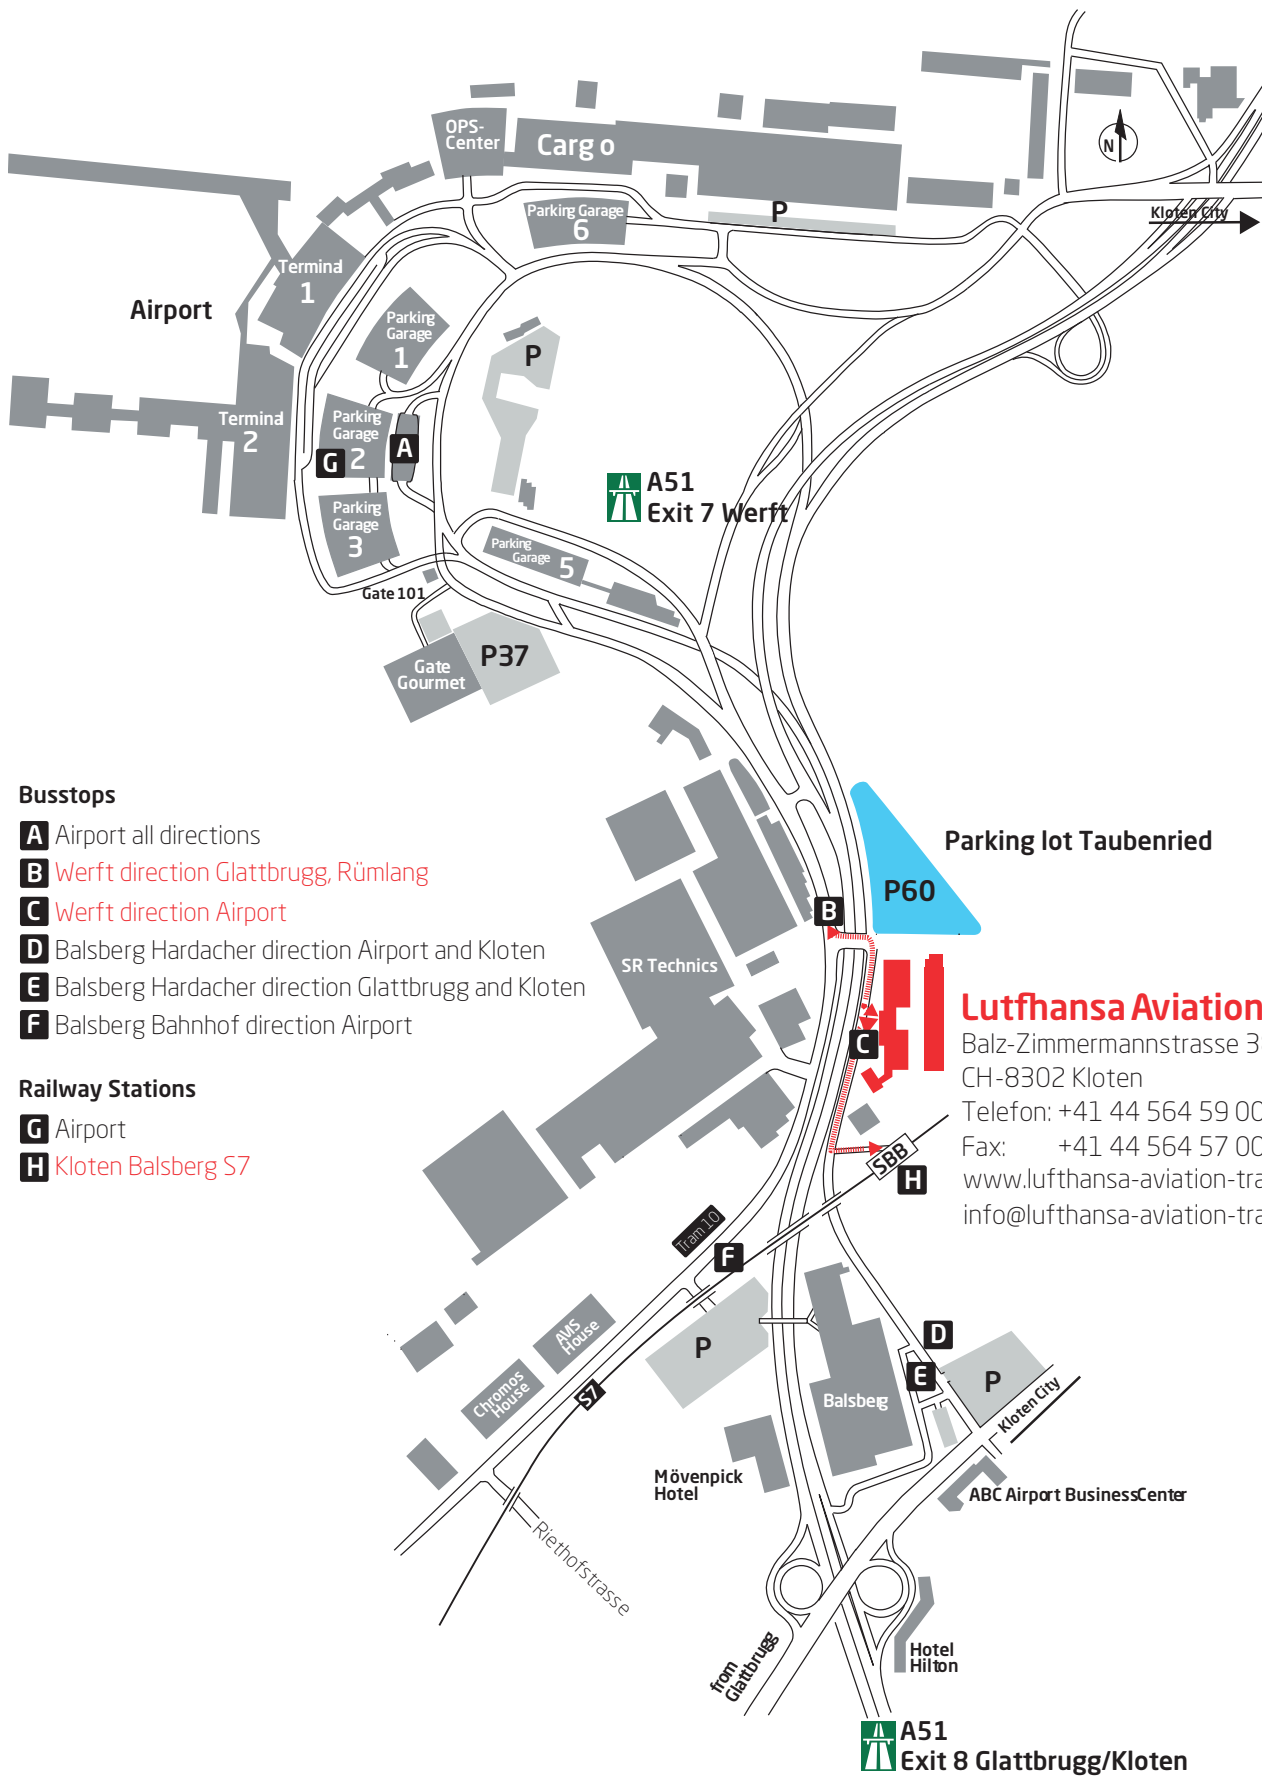

# Access Map

## Busstops

- A** Airport all directions
- B** Werft direction Glattbrugg, Rümlang
- C** Werft direction Airport
- D** Balsberg Hardacher direction Airport and Kloten
- E** Balsberg Hardacher direction Glattbrugg and Kloten
- F** Balsberg Bahnhof direction Airport

## Railway Stations

- G** Airport
- H** Kloten Balsberg S7

Parking lot Taubenried

P60